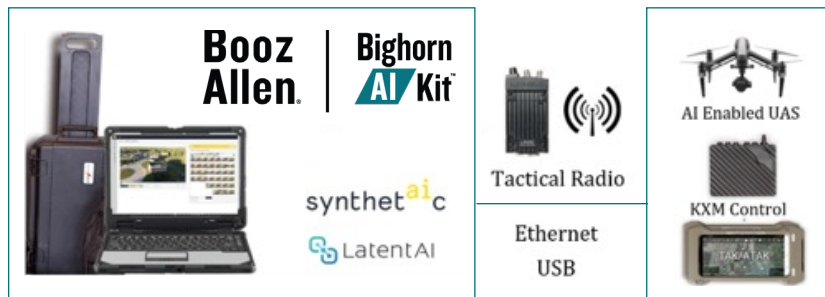

BIGHORN AI KIT™

Booz Allen's Bighorn Artificial Intelligence (AI) Kit™ delivers advantage in building and sustaining practical AI solutions in disconnected environments. Work with us to tailor the product and improve your use of AI at the edge.

TODAY'S AI IS FRAGILE: AI models brought from the lab and put into the operational space are not built to deal with change. A change to the mission target or operational environment can make things much harder for AI or even fool it completely.

Our Bighorn AI Kit™ brings a semi-automated workflow for a non-expert to build AI models and deploy to edge devices in minutes.

FEATURES

- + FAST/USER-FRIENDLY AI BUILDING:** Both technical and non-technical users can easily create or update AI by navigating through a set of images and flagging the images of interest. Syntheticaic RAIC™ auto-labeling and rapid training expands the dataset and builds AI in minutes instead of hours.
- + OPTIMIZE, DEPLOY, AND TRACK AI ON MULTIPLE DEVICES:** With partner LatentAI™ Technology Inside: Bighorn AI Kit creates optimized AI to fit each device type for improved deployment, run speed, and power usage.
- + RUGGEDIZED FORM FACTOR:** Bighorn AI Kit is ruggedized for military toughness and packs graphics processing unit (GPU)-enabled compute and massive storage—all in the size of a carry-on suitcase.